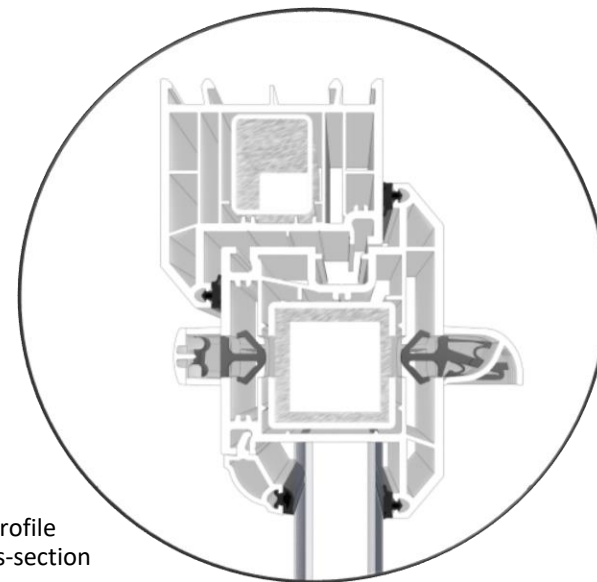

## 5000 EA Link Vent Technical Detail

Profile  
cross-section