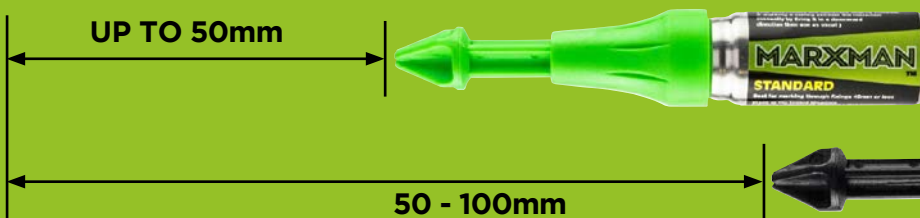

**Builders Permanent Markers**

For use on multiple materials including cardboard, paper, plastic, glass, tile, metal, masonry and wood.

- Vivid colour
- Low odour
- Non-toxic ink
- Erases cleanly & easily

**Whiteboard Markers**

Whiteboard marker pens are manufactured using non-toxic, low odour and easy to erase ink.

- Vivid colour
- Quick drying
- Water & UV resistant

Product Code	Colour	Tip Type	Pack Qty (pcs)	Carton Qty (packs)
<b>BOX</b>				
736555	Black, Red, Blue & Green	Fine	4	12
TYPE - PEN				
SUB TYPE - PEN02				

# MARXMAN

PROFESSIONAL MARKING TOOL

AS SEEN ON DRAGONS' DEN

DESIGNED & MANUFACTURED IN THE UK

**MARKS A FIXING POINT THROUGH FITTINGS, FIXTURES & BATTENS**

Product Code	Type	Pack Qty (pcs)	Carton Qty (packs)
<b>CASE</b>			
MXM025956	Standard	30	1
MXM025932	Deep Hole	30	1
MXM025970	Standard (20) & Deep Hole (10)	30	1
<b>STRIP</b>			
MXM025901	Standard	12	1
TYPE - PEN			
SUB TYPE - PEN03			

**CASE**  
CDU containing 30 Marxman marking tools

**STRIP**  
12 Marxman marking tools in euro hanging blisters. Includes hanging strip